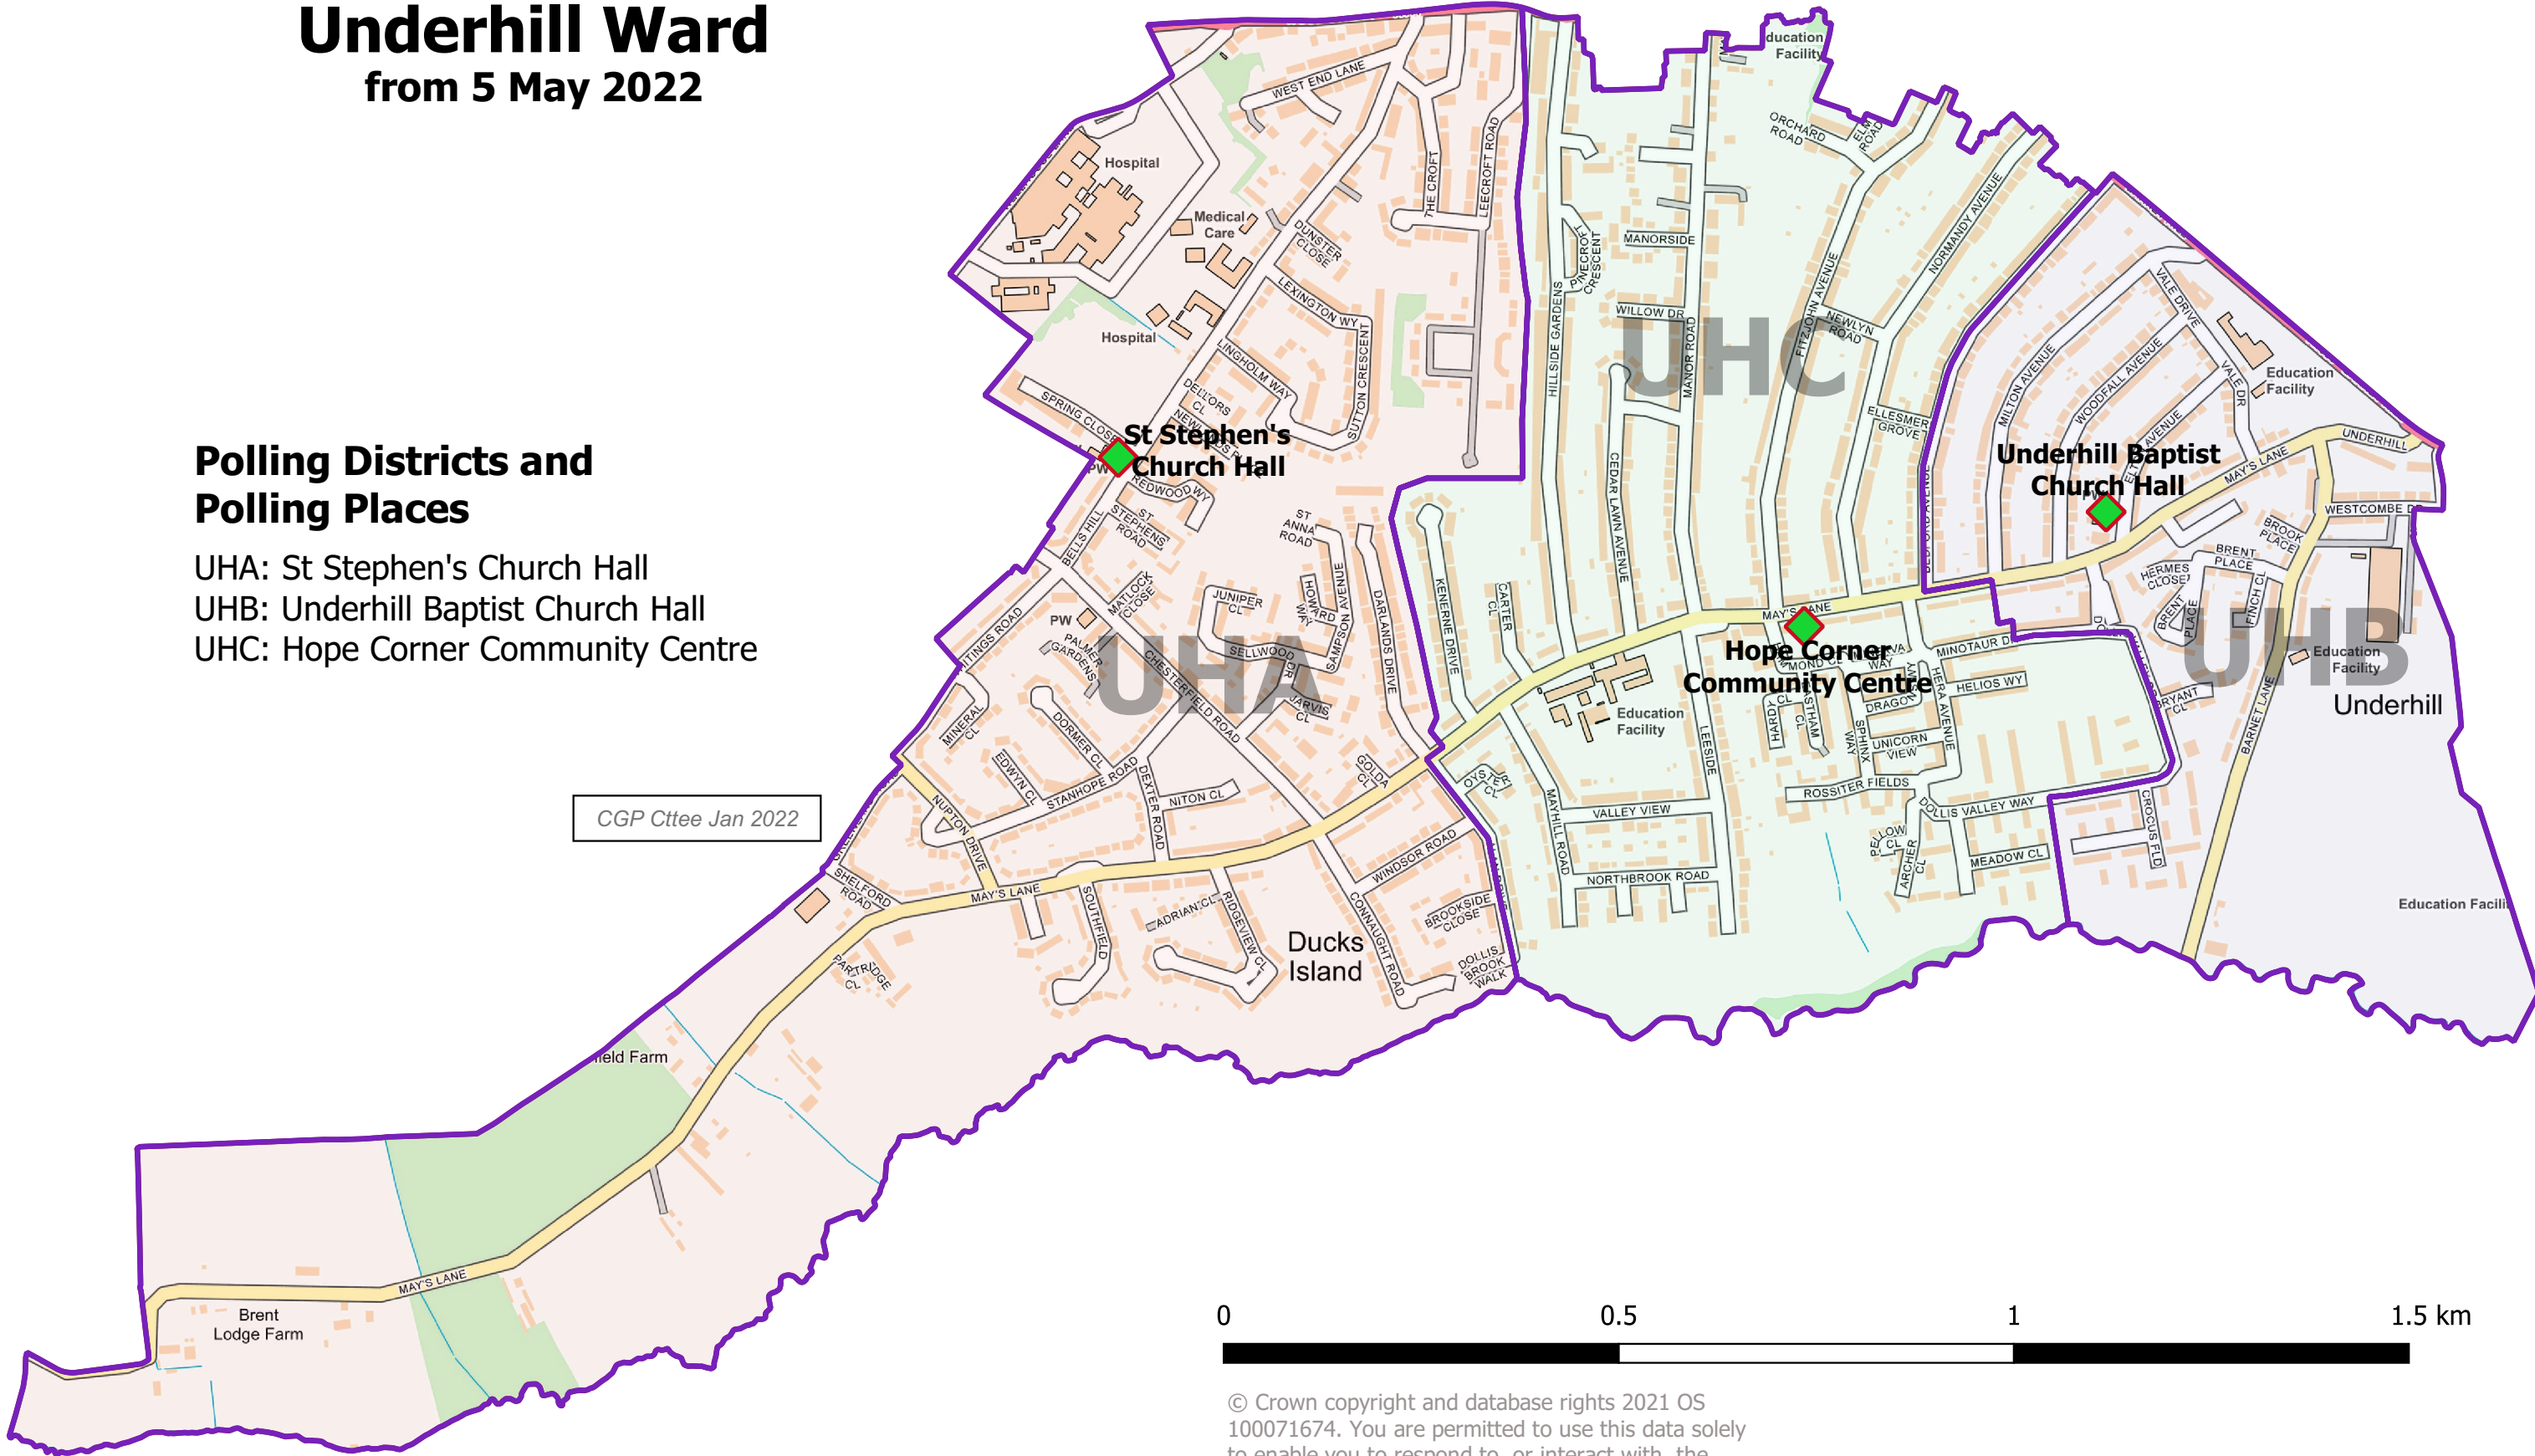

London Borough of Barnet

Underhill Ward

from 5 May 2022

Polling Districts and Polling Places

- UHA: St Stephen's Church Hall
- UHB: Underhill Baptist Church Hall
- UHC: Hope Corner Community Centre

CGP Cttee Jan 2022