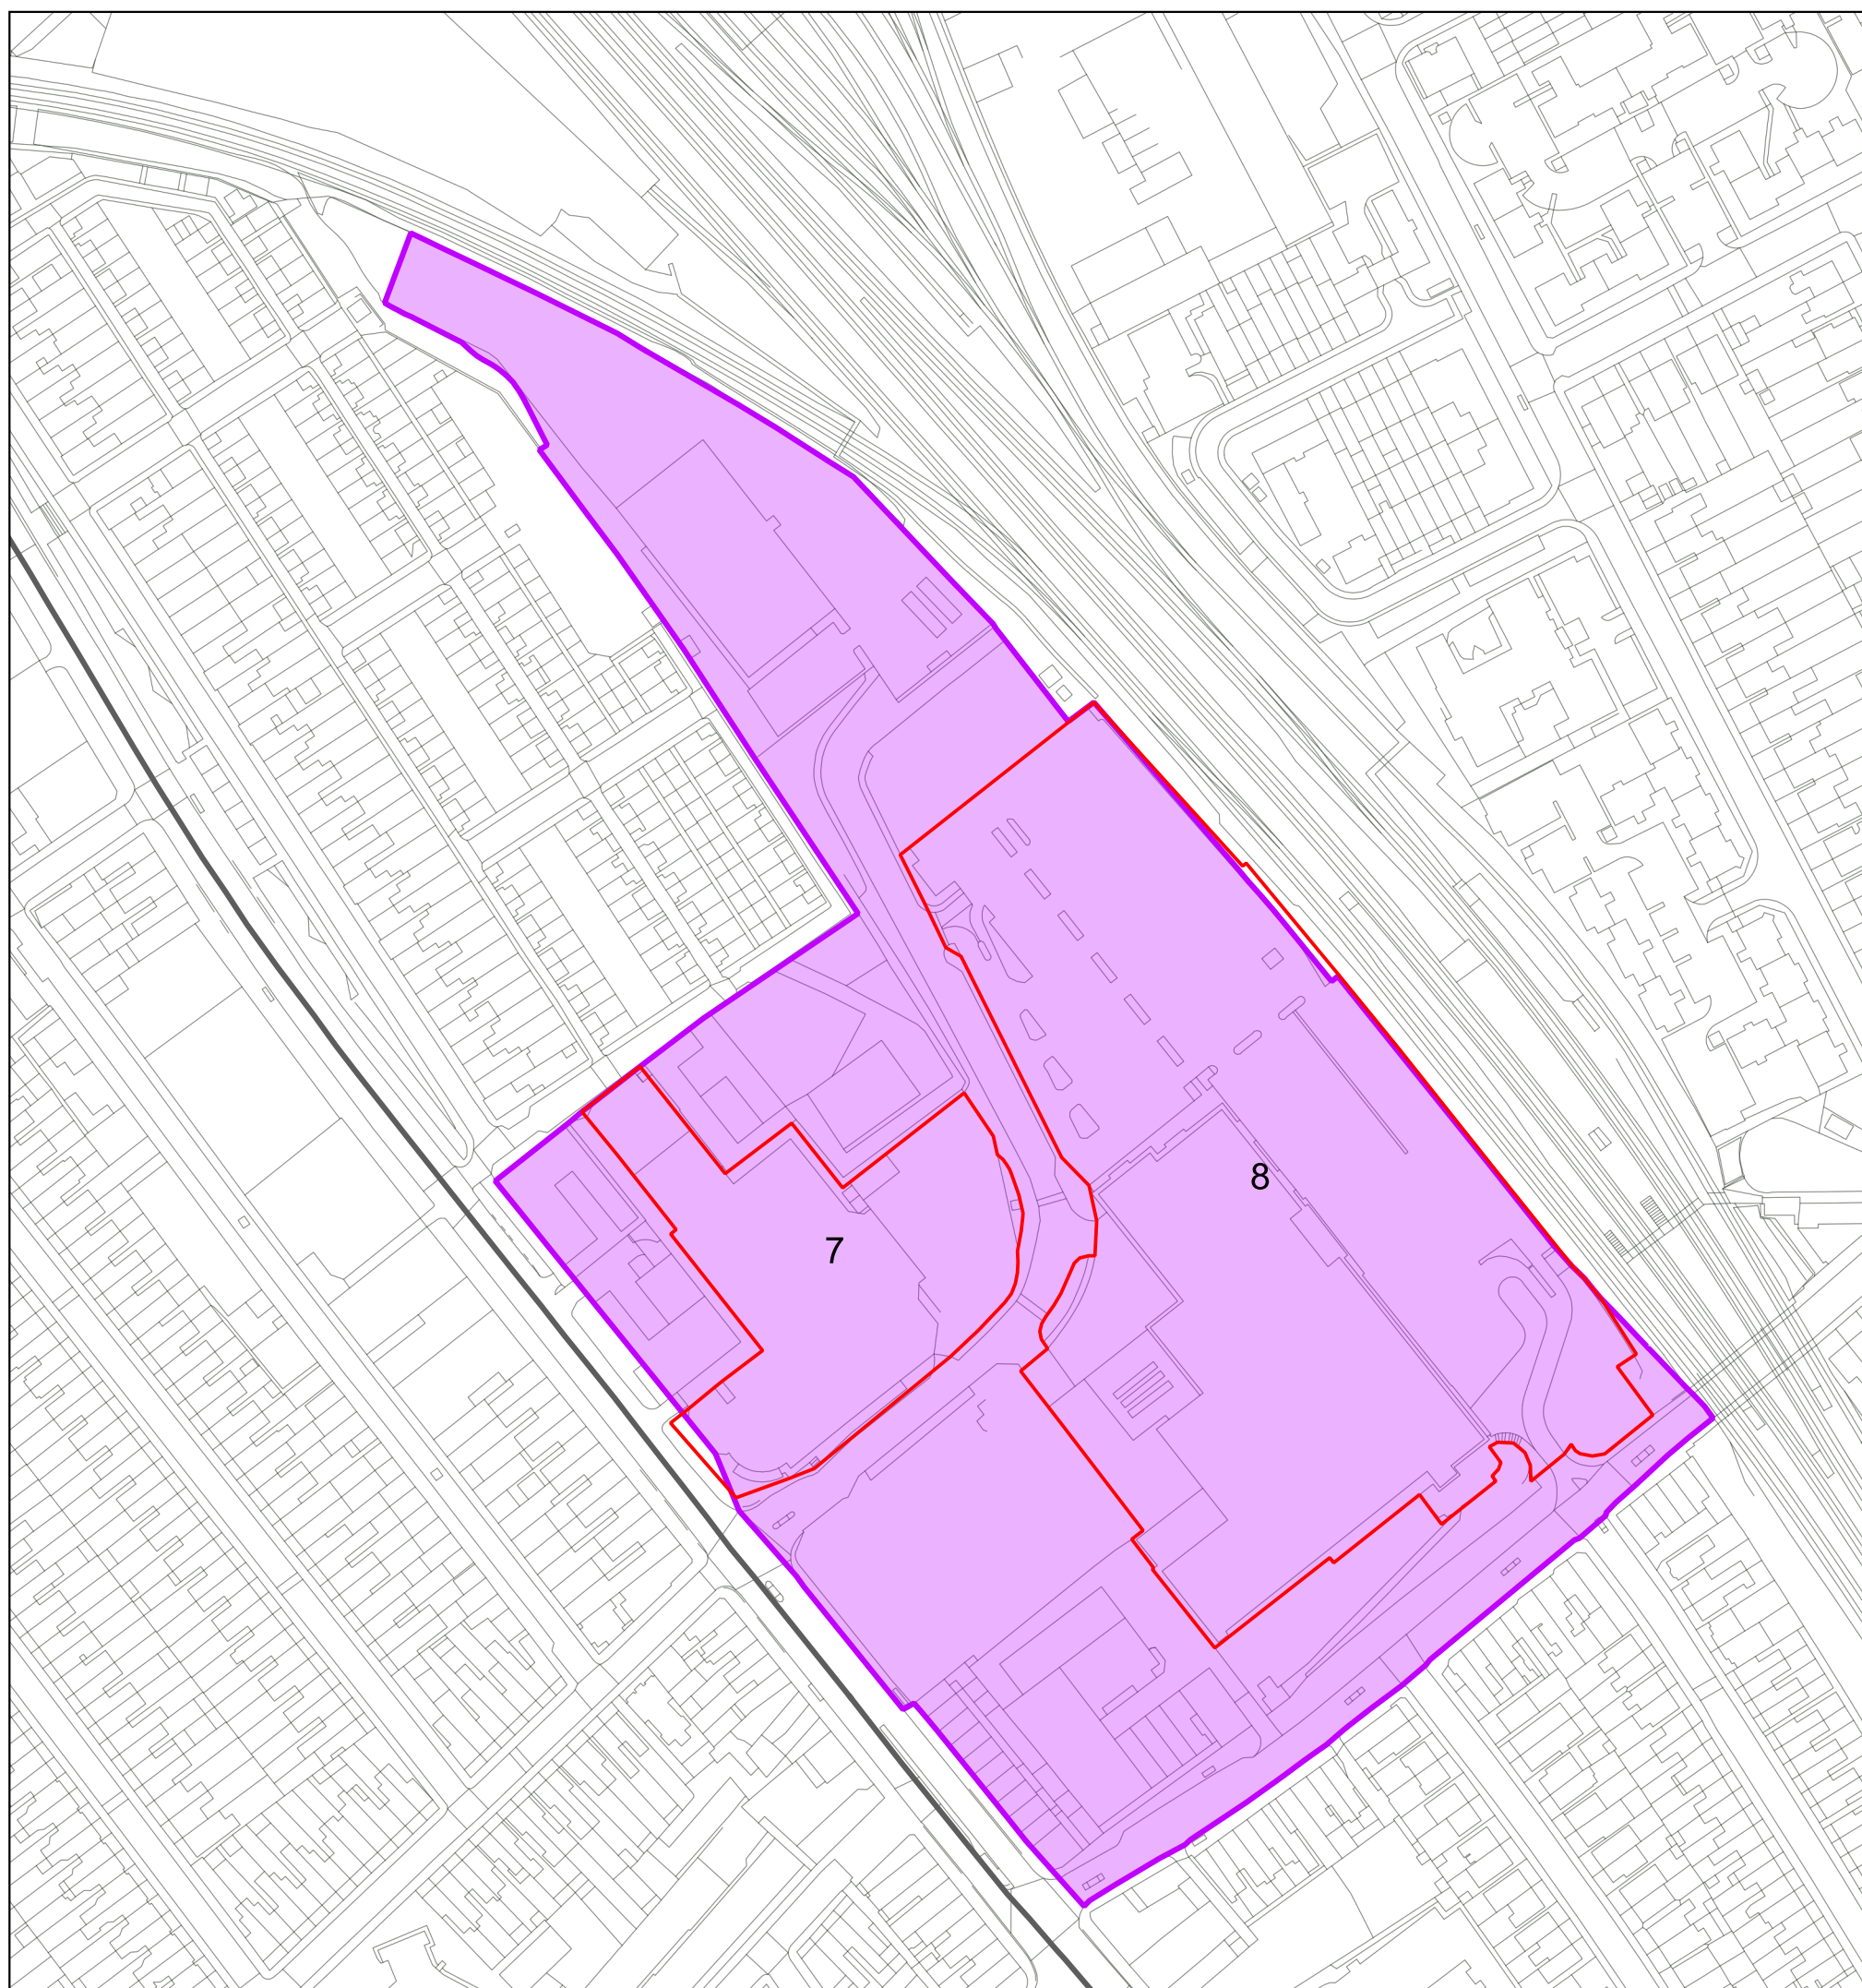

Map 3B - Cricklewood Growth Area

© Crown copyright and database rights 2022 OS 100017674. You are granted a non-exclusive, royalty free, revocable licence solely to view the Licensed Data for non-commercial purposes for the period during which the London Borough of Barnet makes it available. You are not permitted to copy, sub-license, distribute, sell or otherwise make available the Licensed Data to third parties in any form. Third party rights to enforce the terms of this licence shall be reserved to OS.

LEGEND

-  Growth Area
-  Site Allocations
-  London Borough of Barnet Boundary

Scale 1 : 2,000