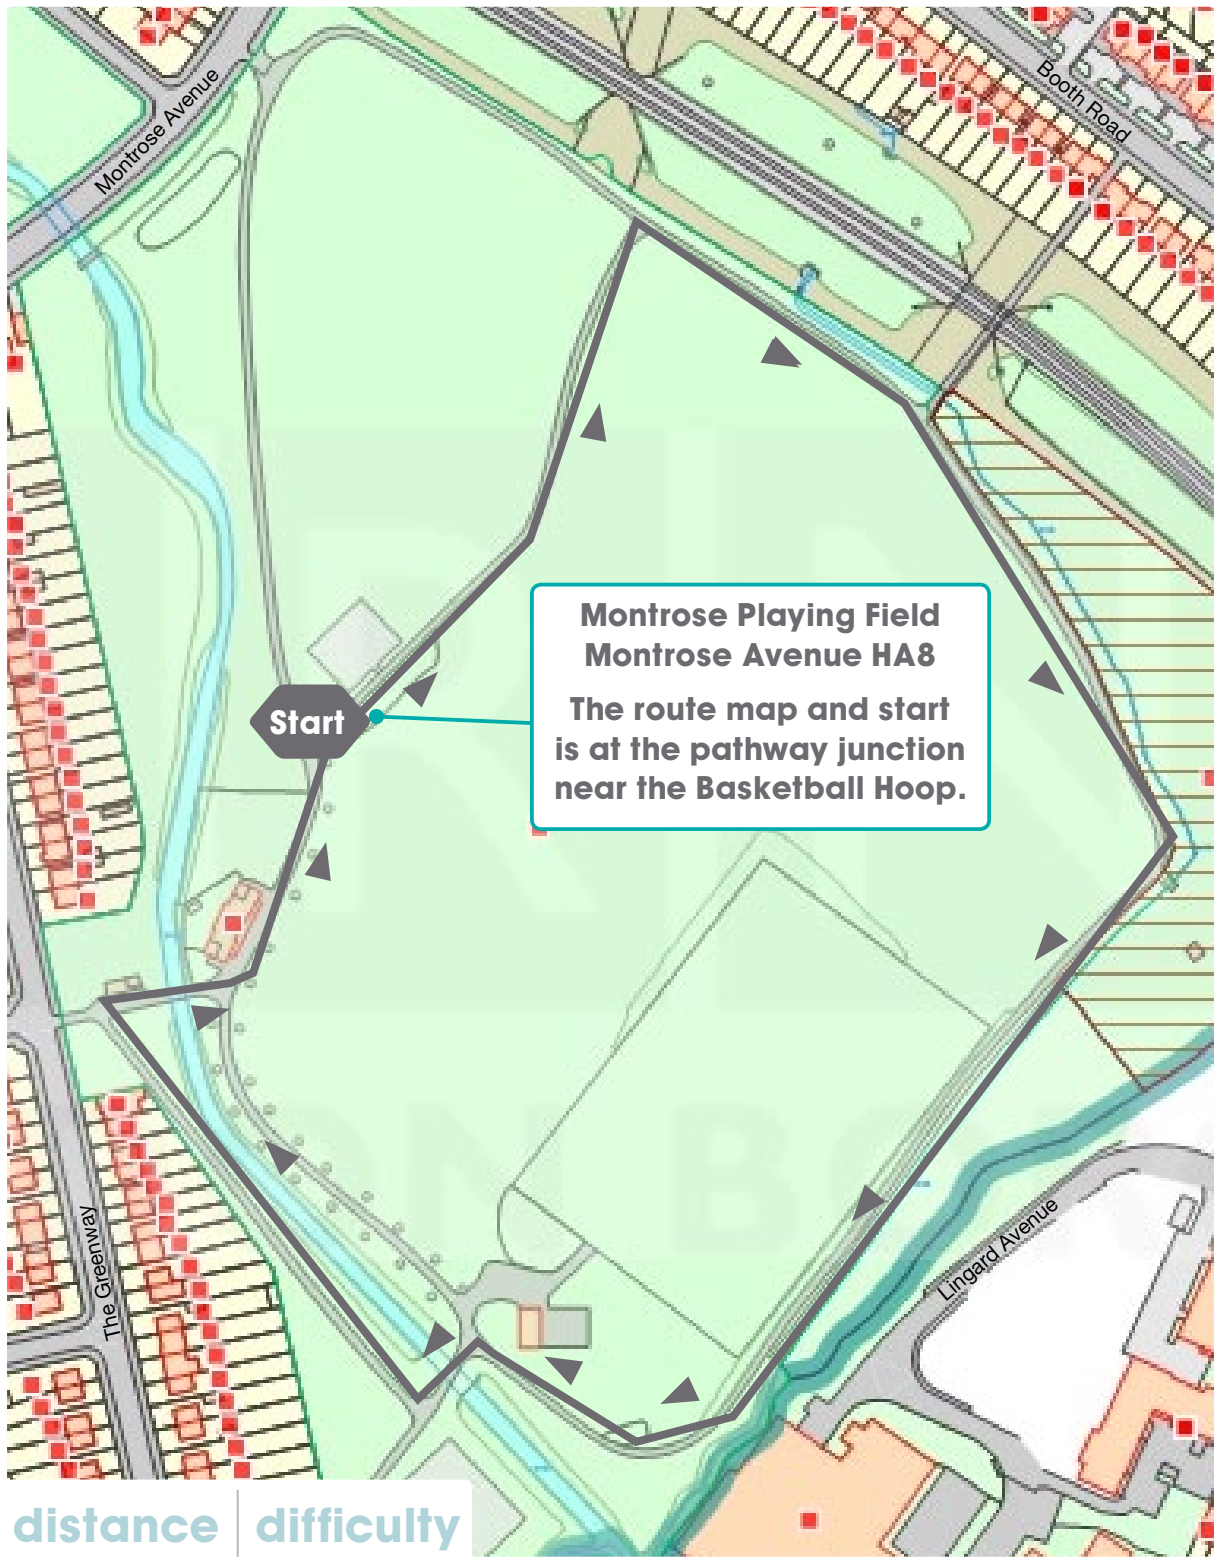

Marked and measured routes

# Montrose Playing Fields

**Montrose Playing Field  
Montrose Avenue HA8**  
The route map and start  
is at the pathway junction  
near the Basketball Hoop.

distance	difficulty
<b>1km</b>	<b>1</b>