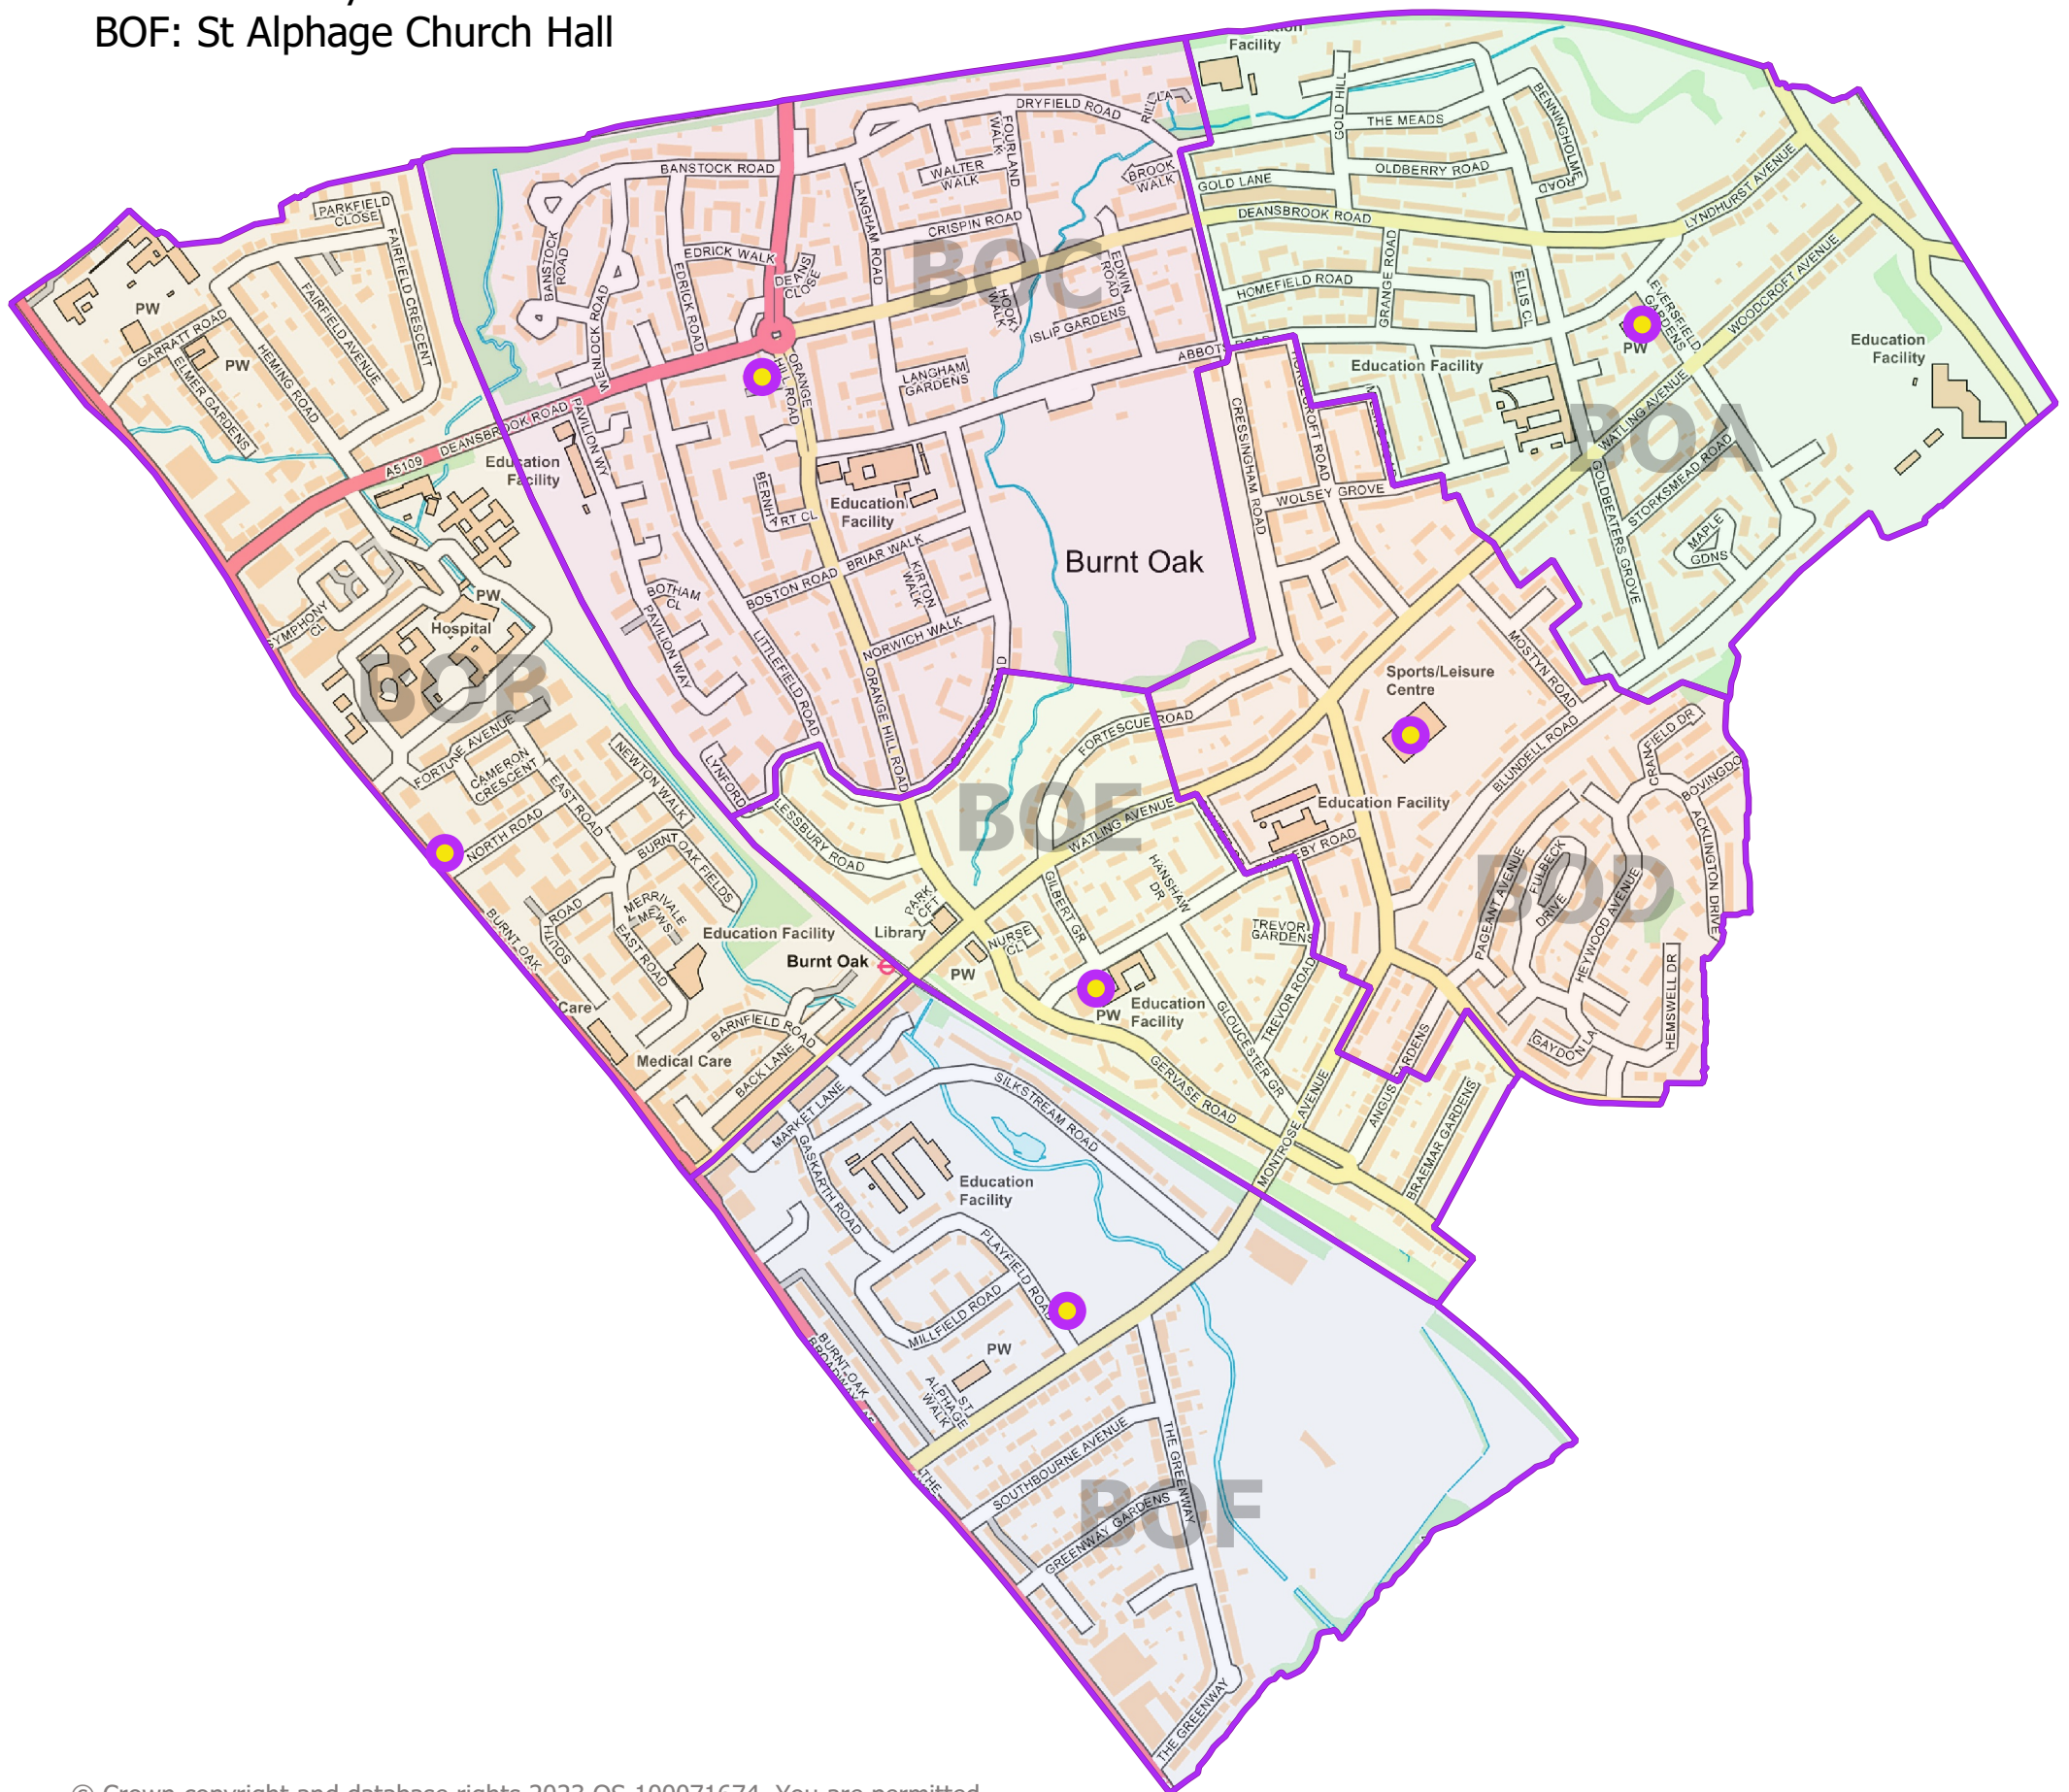

London Borough of Barnet

Burnt Oak Ward

Polling Districts and Polling Places

- BOA: The Eversfield Centre
- BOB: North Road Community Centre
- BOC: Watling Community Centre
- BOD: Burnt Oak Leisure Centre
- BOE: Our Lady of Annunciation Church Hall
- BOF: St Alphege Church Hall