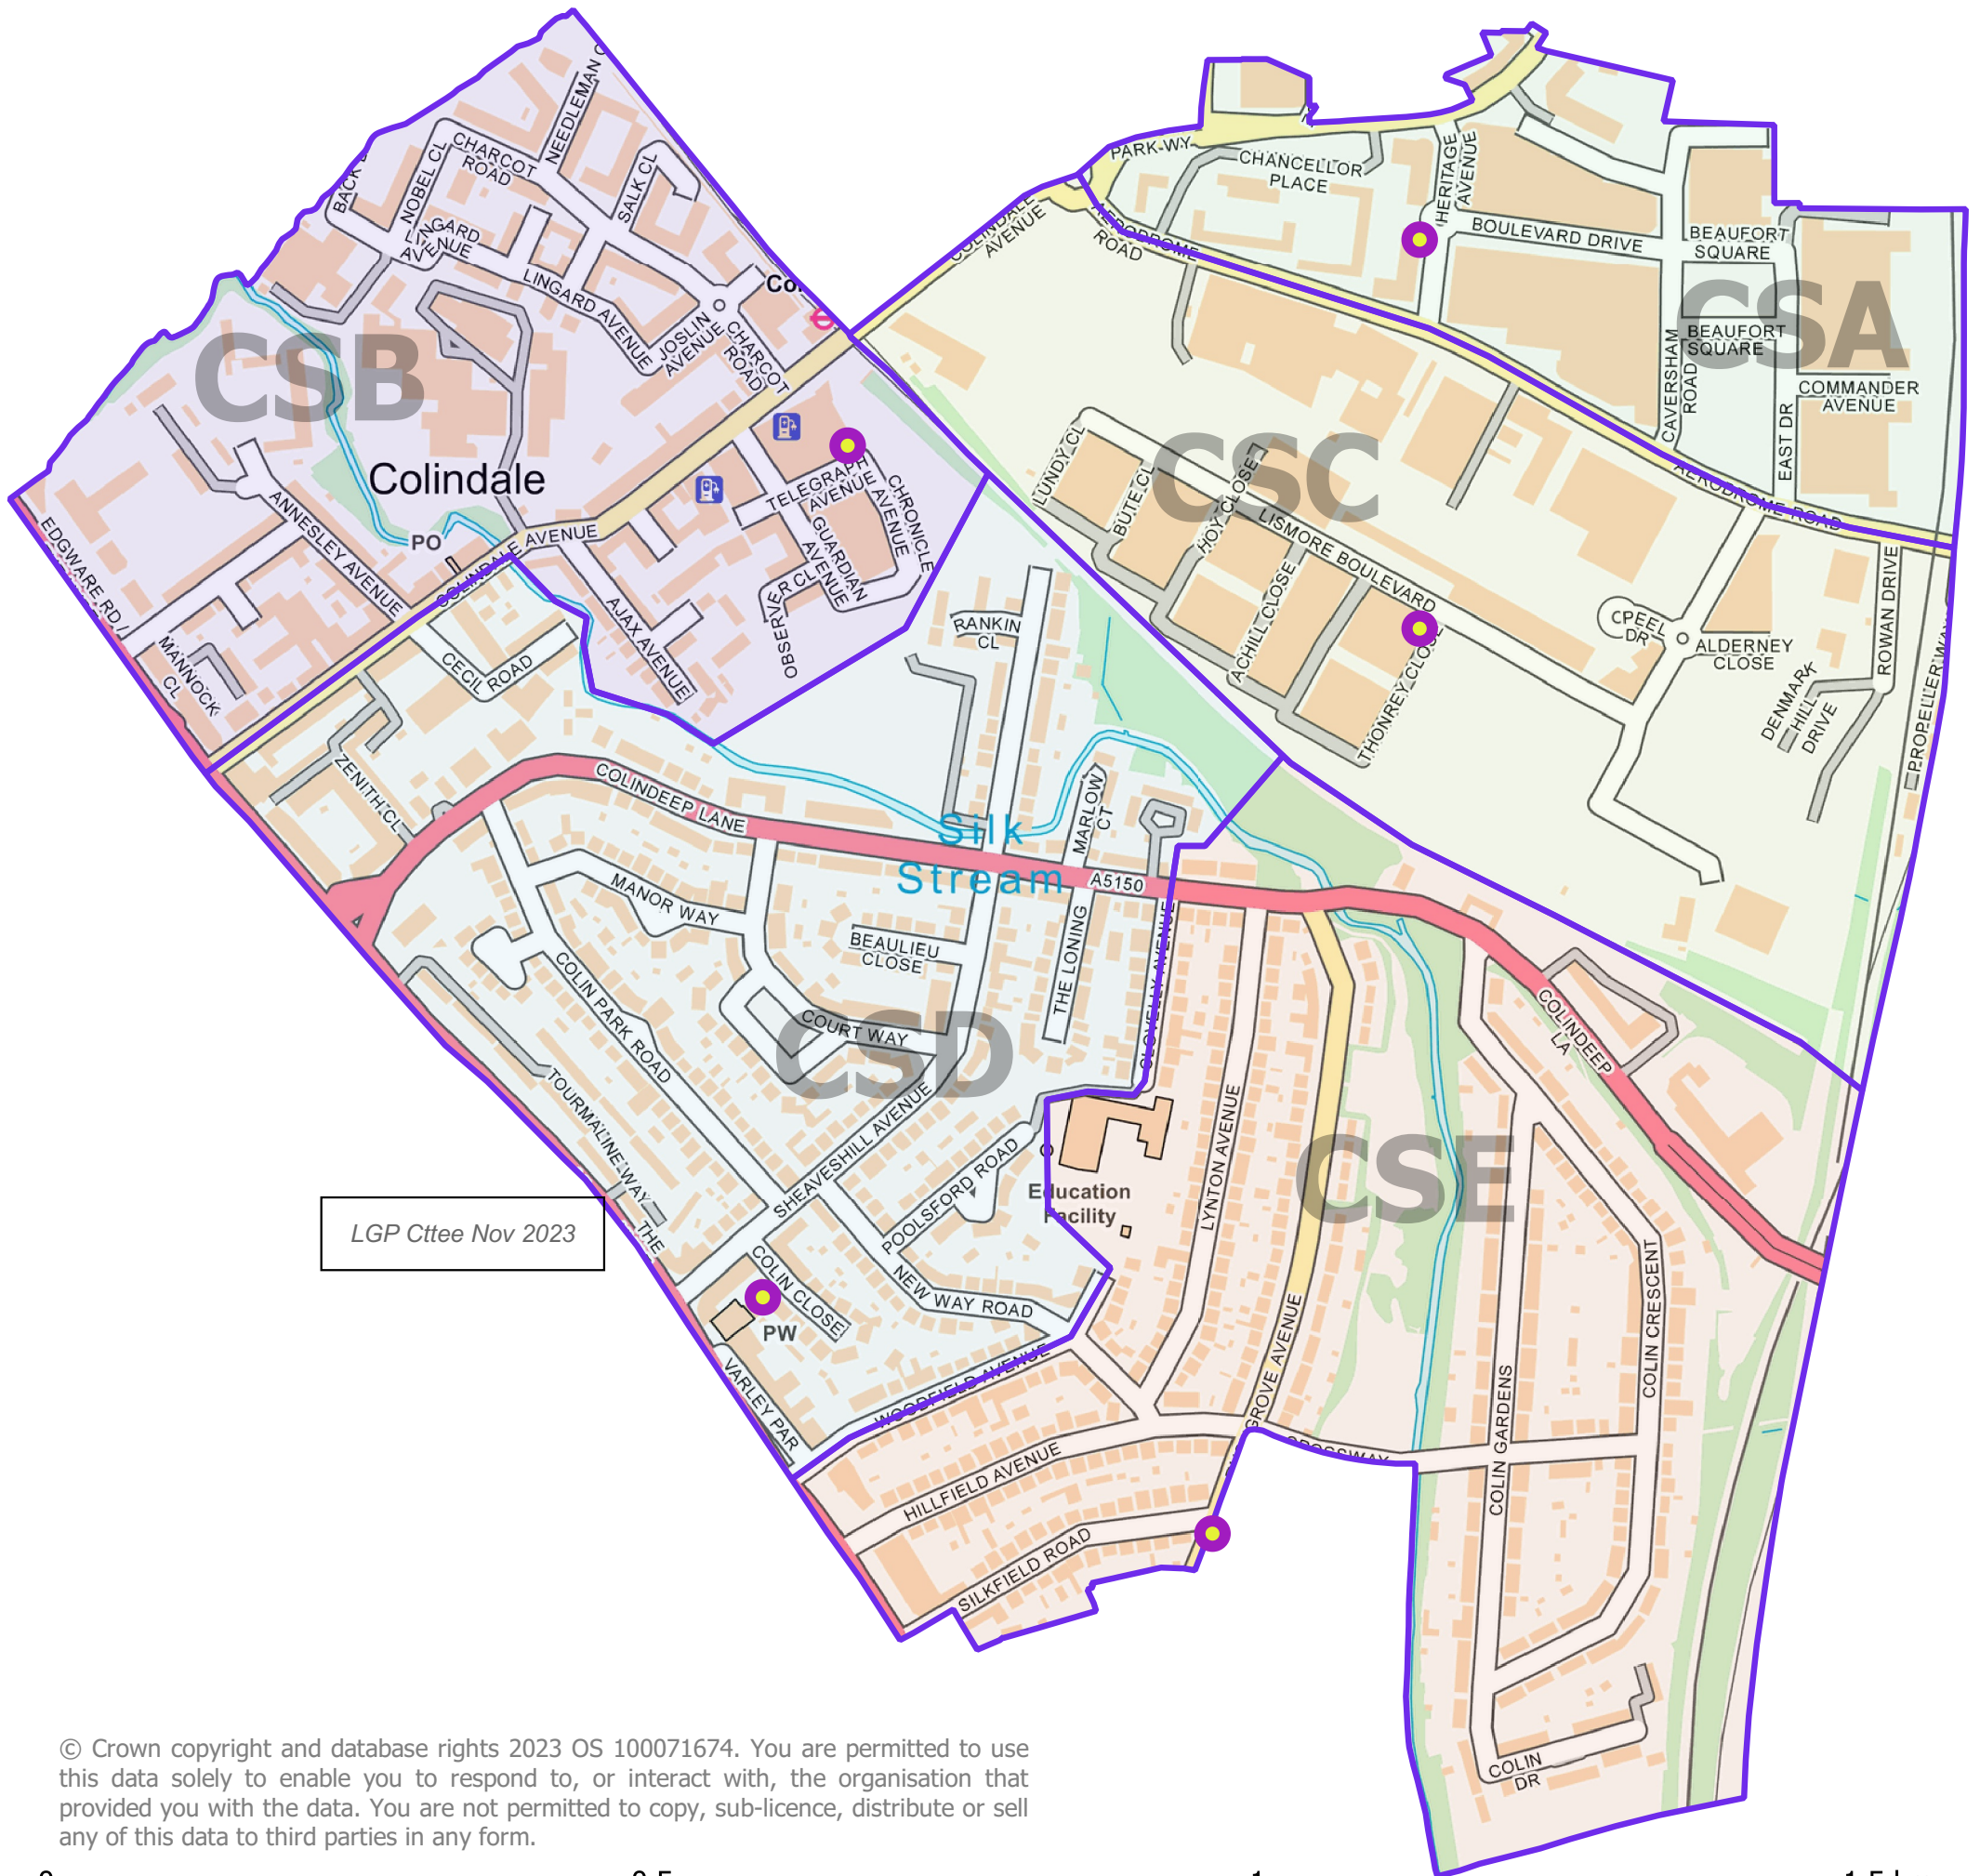

London Borough of Barnet Colindale South Ward

Polling Districts and Polling Places

CSA: Management Office Beaufort Park

CSB: Hybrid Meeting Rooms

CSC: Colindale Gardens Function Room

CSD: Hyde United Reform Church

CSE: St Matthias Church Hall